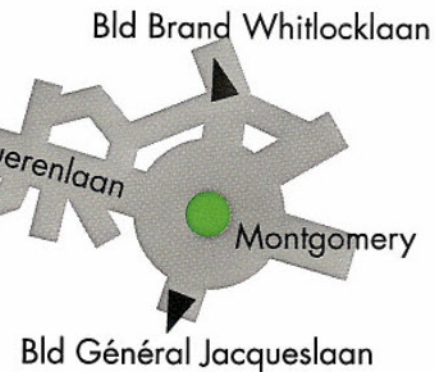

## Getting there

### By Underground

You can take lines 1 or 5 and get off at Merode. Autoworld is just 5 minutes by foot away from there.