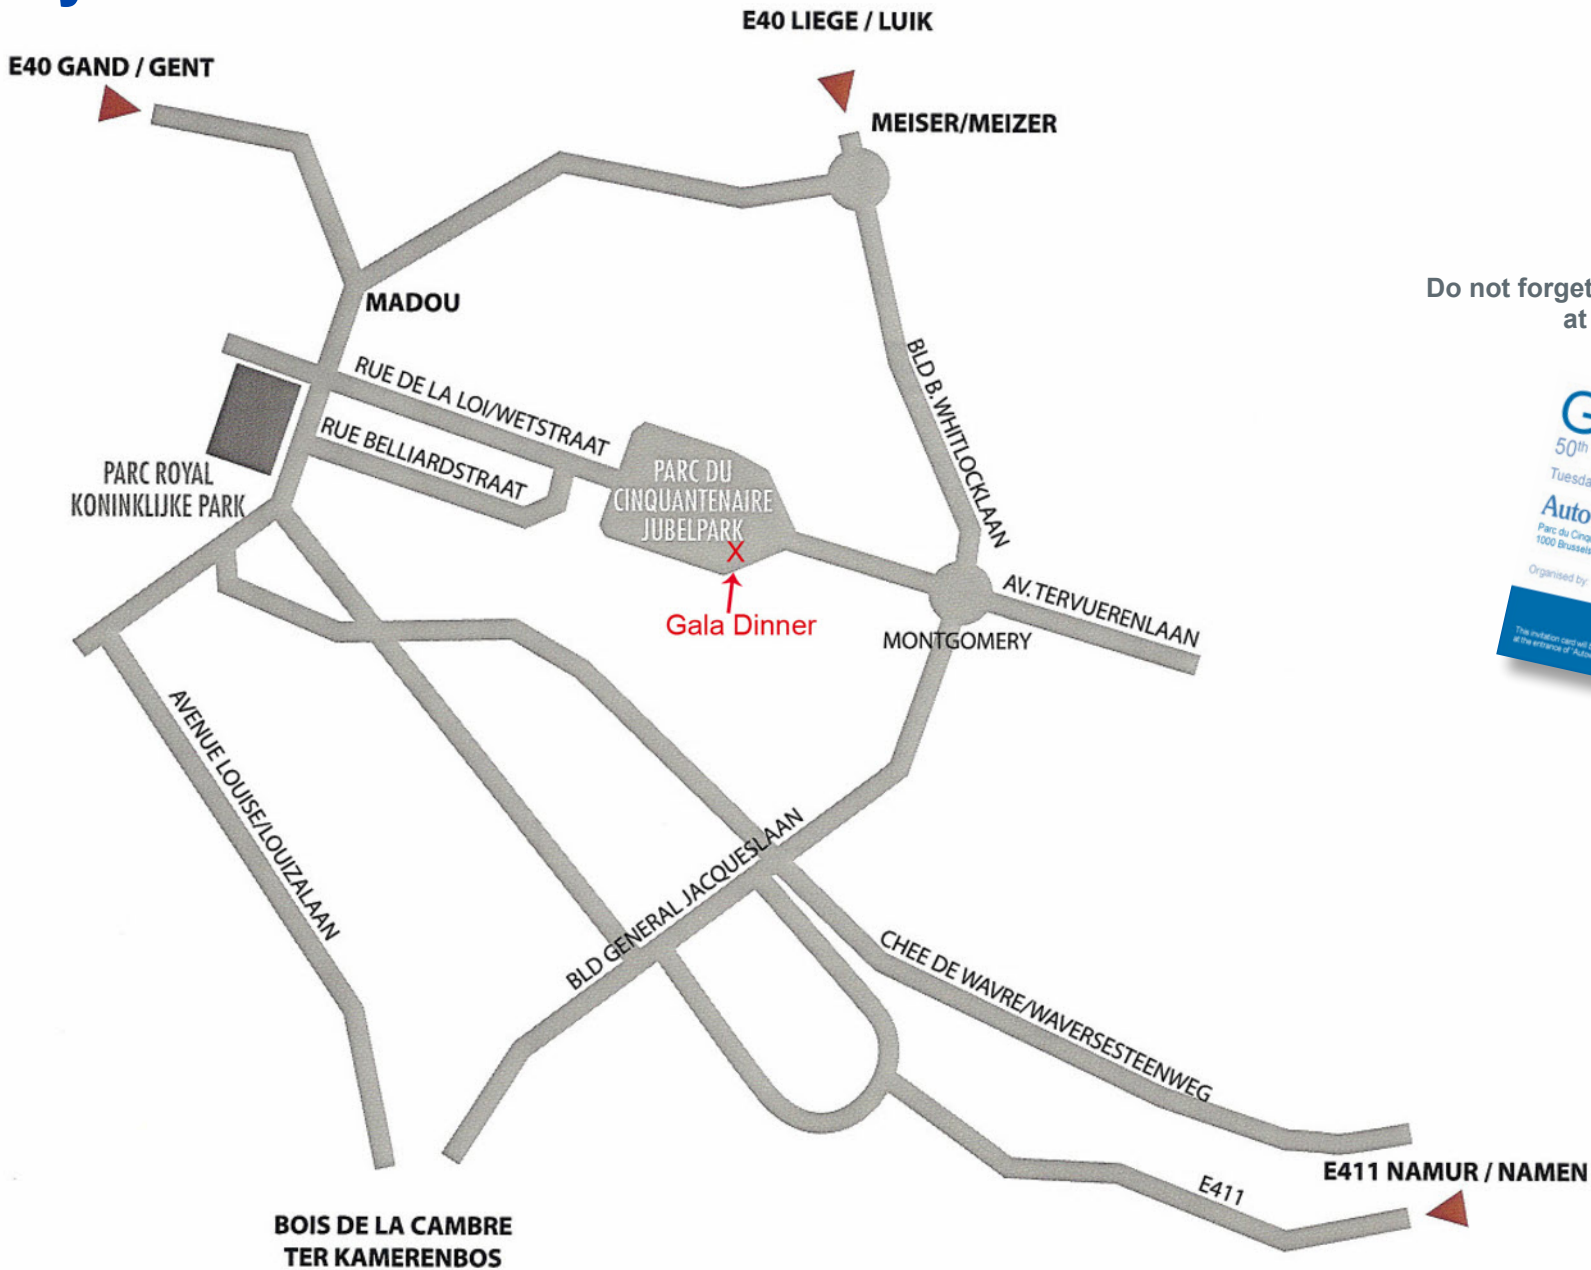

By Car

Do not forget your invitation card it will be requested at the entrance of "Autoworld".