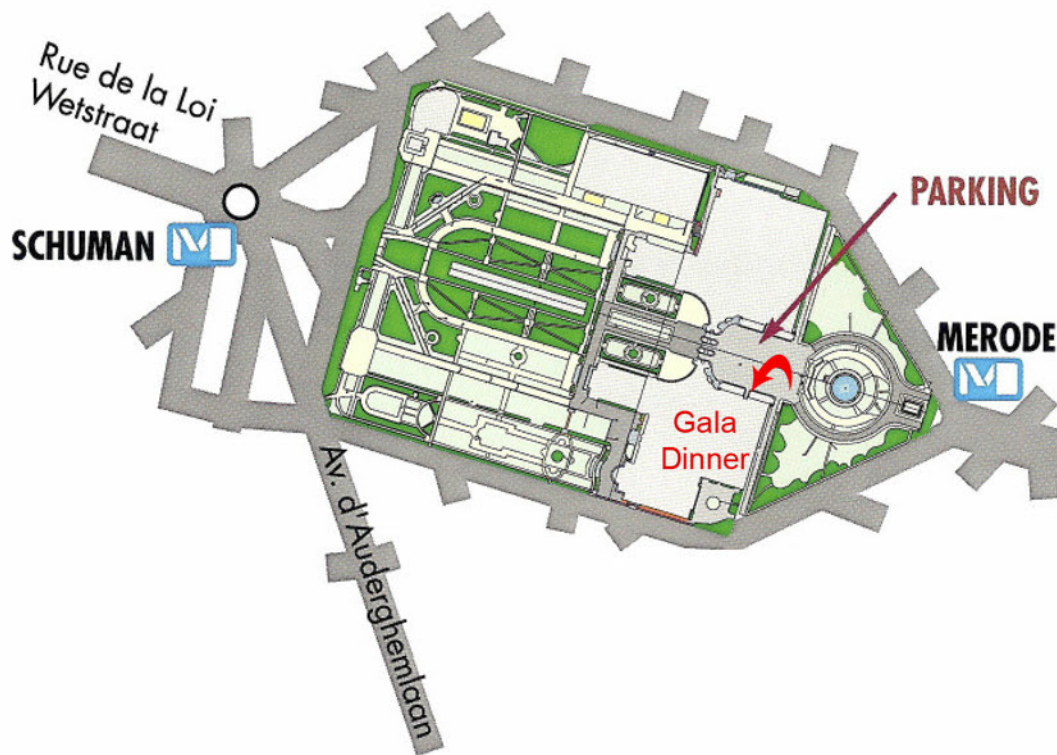

## Getting there

### By Underground

You can take lines 1 or 5 and get off at Merode. Autoworld is just 5 minutes by foot away from there.

# By Car

Do not forget your invitation card it will be requested at the entrance of "Autoworld".